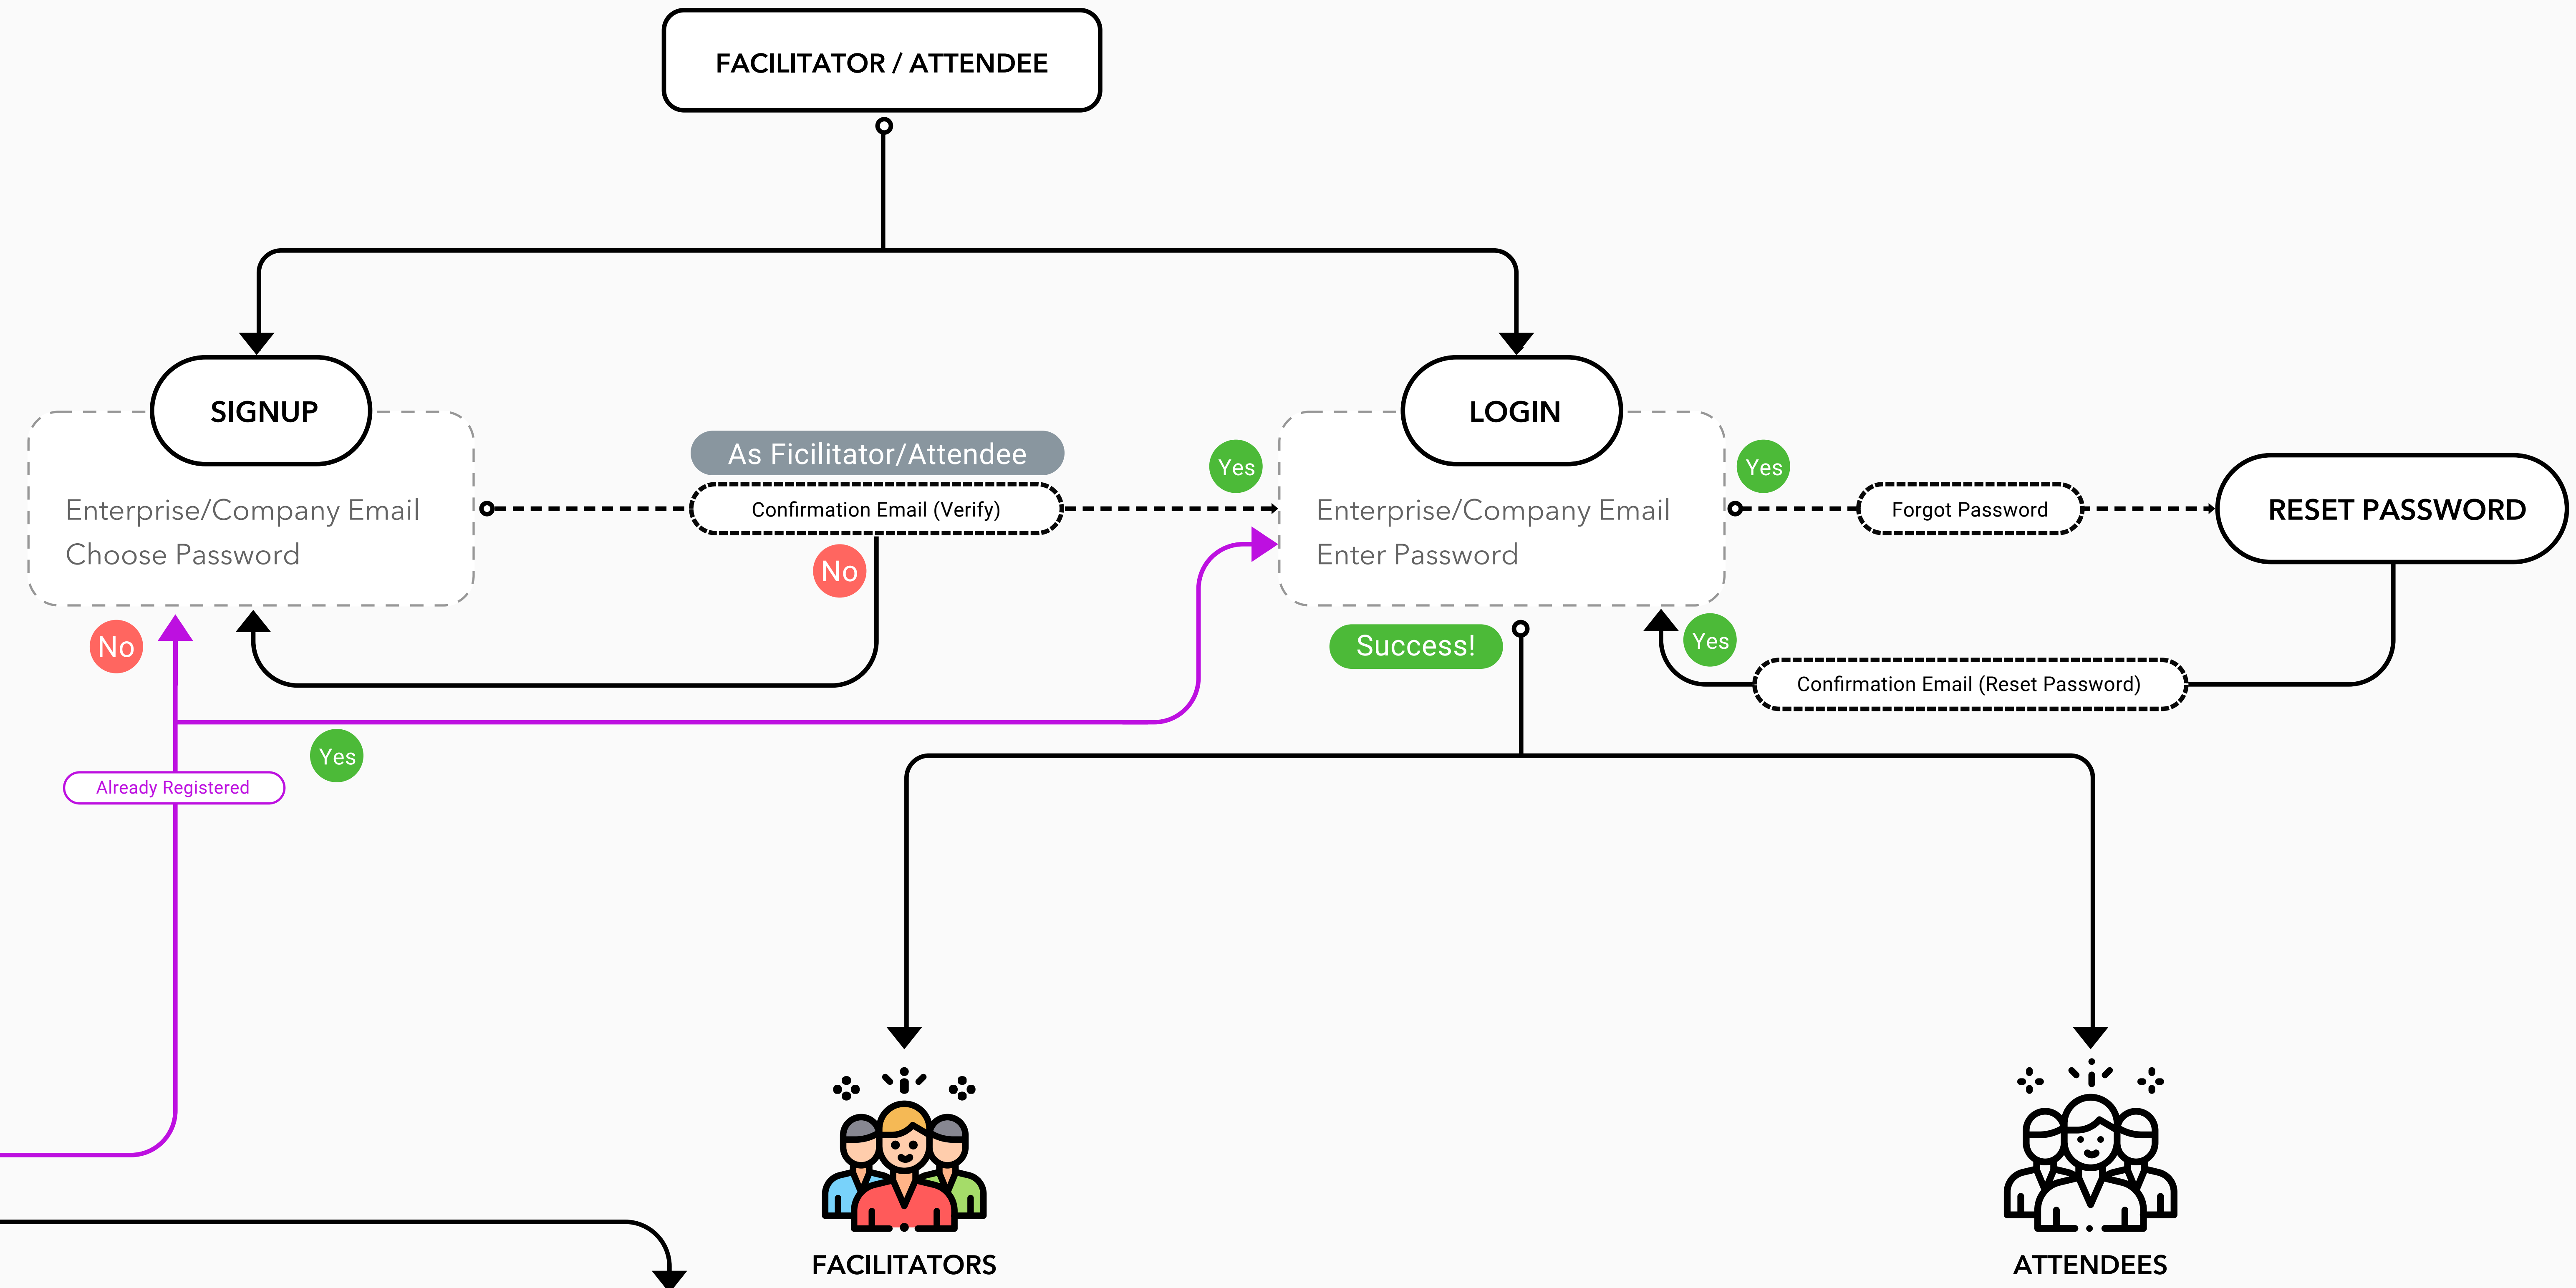

Assumptions

- The application only works online/internet required
- The application reads the database of all employees from cloud which is being managed by Database Administrators in employee directory at cloud (future work - only dummy data will be used for demo purposes)
- The application will be just a prototype to deliver the basic concept
- The prototype will be available on a URL by which any user can use the application by accessing the URL
- The prototype targeted device is Apple iPhone XS only - dummy screens would be used
- The prototype will follow all of the upcoming assumptions which will be mentioned in final documentation
- The prototype will have a notification management systems as well to keep user updated

Digital Flow Diagram v1.5

This Document is the property of www.atiq.eu